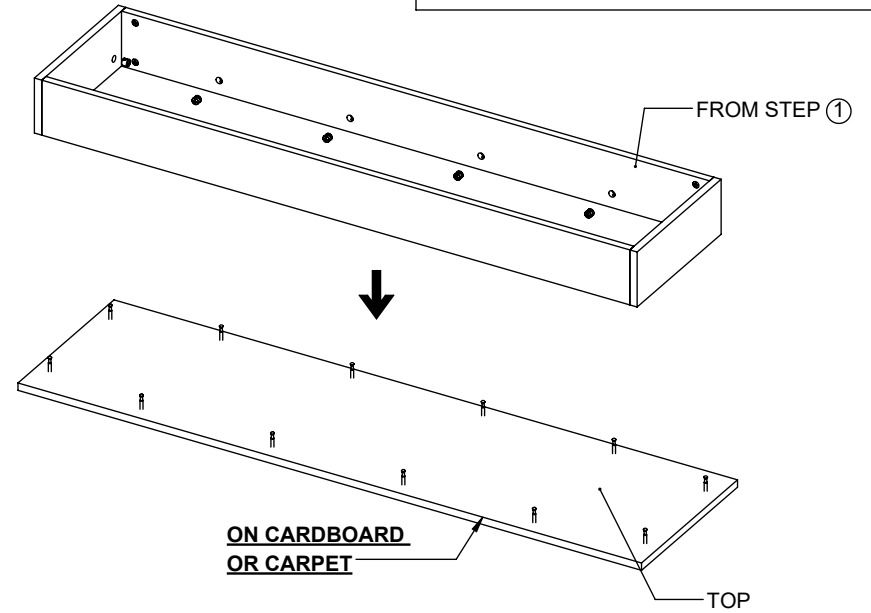

# WOOD PLATFORM BASES FOR GLASS CUBBIES

Items # WD5214, WD6016 (-BK, -MP, -WH)

**2 PEOPLE  
REQUIRED  
FOR  
ASSEMBLY**

## INCLUDED HARDWARE

**20X**  
CAM LOCK AND STEM

**TOOLS REQUIRED**  
SCREWDRIVER

**1**

-INSERT STEM ON FRONT BASES.  
-ASSEMBLE WITH SIDE BASES.

**2**

-INSERT STEMS ON TOP.  
-ASSEMBLE AS SHOWN.

**3**

ASSEMBLY IS COMPLETE.