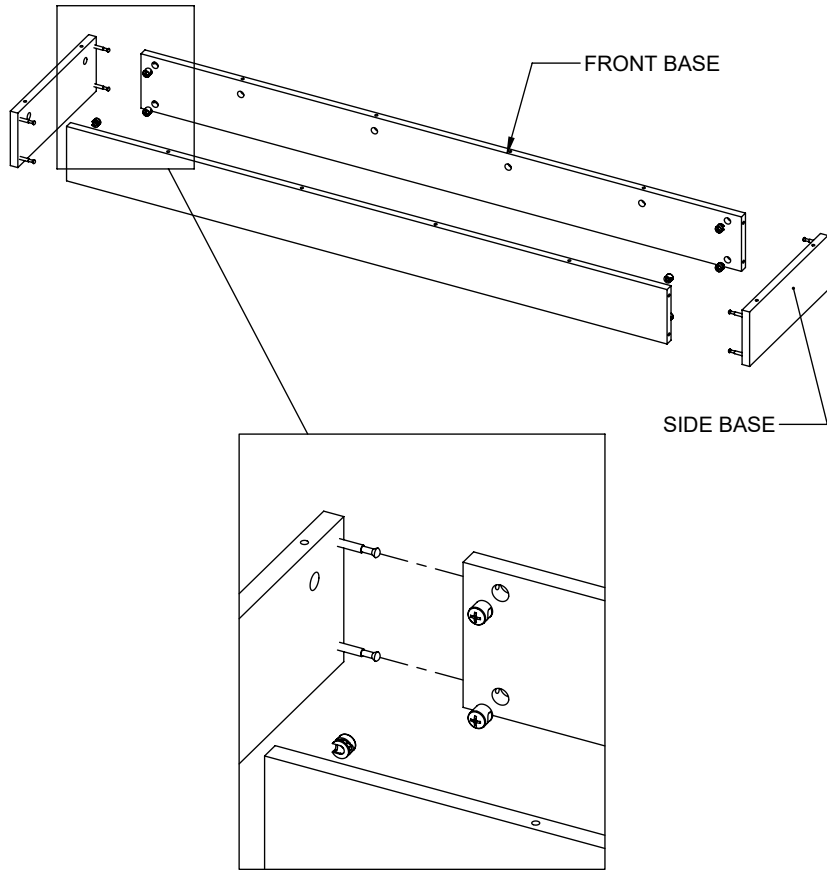

# WOOD PLATFORM BASES FOR GLASS CUBBIES

Items # WD5214, WD6016 (-BK, -MP, -WH)

**2 PEOPLE  
REQUIRED  
FOR  
ASSEMBLY**

## INCLUDED HARDWARE

**20X**  
CAM LOCK AND STEM

**TOOLS REQUIRED**  
SCREWDRIVER

**1**

-INSERT STEM ON FRONT BASES.  
-ASSEMBLE WITH SIDE BASES.

**2**

-INSERT STEMS ON TOP.  
-ASSEMBLE AS SHOWN.

**3**